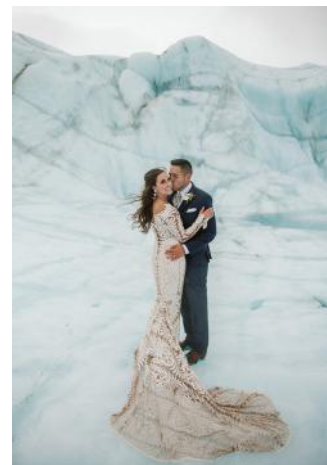

SPECIAL OCCASION CHARTERS

PROPOSALS | WEDDINGS | ELOPEMENTS | PHOTOGRAPHY

CamiLynnGrace Photography

Girdwood, Alaska
Helicopter Services

ALPINE
AIR ALASKA

WEDDING & PHOTO FLIGHTS

For a proposal, wedding, or special event, the setting makes all the difference. A flight to a remote and spectacular glacier or ridgetop will make your moment a memory of a lifetime. Our experienced team will make it easy to plan your special getaway flight so you can enjoy the adventure.

INTIMATE GLACIER GETAWAY

Perfect for a surprise proposal or quick elopement you'll always remember. The experience begins with a 20 min scenic flight to a glacier. Your pilot will choose the best landing spot based on weather and most scenic location. Spend about an hour out of the helicopter for vows and photography. One R44 helicopter seats 3 passengers plus the pilot, enough room for the bride, groom, and a photographer or officiant. Add a second R44 for to up to 6 passengers and air-to-air photos of your flight to the glacier. Multiple departure times available, latest return 7pm in summer.